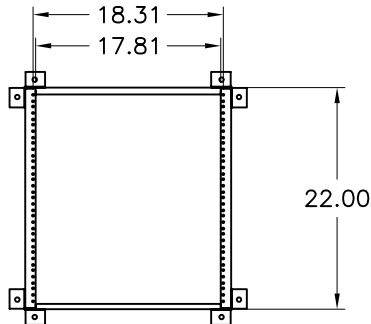

WR WALL RACK

WRF24019G-3 FIXED RACK

DIMENSIONS FIXED WALL RACK
HEIGHT 22.00"
WIDTH 20.00"
DEPTH 12.00"

RAIL TYPE 12-24 TAPPED HOLES
19" RACKABLE
12U

CAPACITY 350 LBS.

FINISH POWDER
COATED COLOR

FILE: RACK, WALL MOUNT, 12U
22.00 x 20.00 x 12.00
19" RACKABLE

PART NO. WRF24019G-3
DRAWN BY: AP DATE: 08.26.2005

CHECKED BY: CR
SHEET: 1 OF 1

SCALE: N/A
MATERIAL: N/A.
FINISH: POWDER-COATED
MAX BEND R=.030, RELIEF=.060 A/R.
UNLESS OTHERWISE SPECIFIED