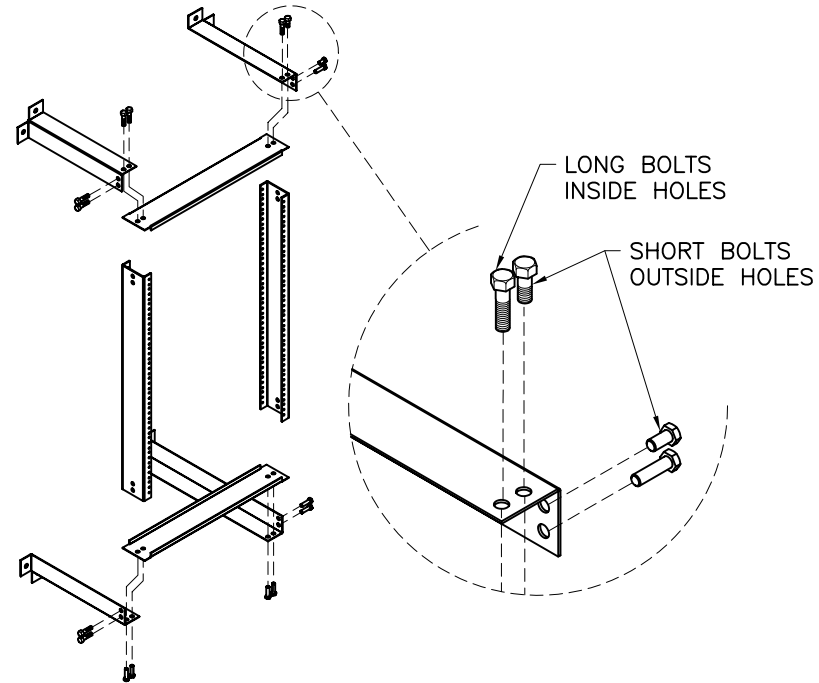

WR WALL RACK

WRF24019G-3 FIXED RACK

DIMENSIONS FIXED WALL RACK
HEIGHT 22.00"
WIDTH 20.00"
DEPTH 12.00"

RAIL TYPE 12-24 TAPPED HOLES
19" RACKABLE
12U

CAPACITY 350 LBS.

FINISH POWDER
COATED COLOR

FILE: RACK, WALL MOUNT, 12U
22.00 x 20.00 x 12.00
19" RACKABLE

PART NO. WRF24019G-3
DRAWN BY: AP DATE: 08.26.2005

CHECKED BY: CR
SHEET: 1 OF 1

SCALE: N/A
MATERIAL: N/A.
FINISH: POWDER-COATED
MAX BEND R=.030, RELIEF=.060 A/R.
UNLESS OTHERWISE SPECIFIED