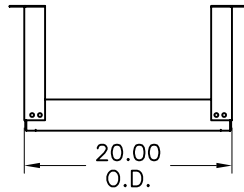

WR WALL RACK

WRF24019G-3 FIXED RACK

DIMENSIONS FIXED WALL RACK
HEIGHT 22.00"
WIDTH 20.00"
DEPTH 12.00"

RAIL TYPE 12-24 TAPPED HOLES
19" RACKABLE
12U

CAPACITY 350 LBS.

FINISH POWDER
COATED COLOR

FILE: RACK, WALL MOUNT, 12U
22.00 x 20.00 x 12.00
19" RACKABLE

PART NO. WRF24019G-3
DRAWN BY: AP DATE: 08.26.2005

CHECKED BY: CR
SHEET: 1 OF 1

SCALE: N/A
MATERIAL: N/A.
FINISH: POWDER-COATED
MAX BEND R=.030, RELIEF=.060 A/R.
UNLESS OTHERWISE SPECIFIED