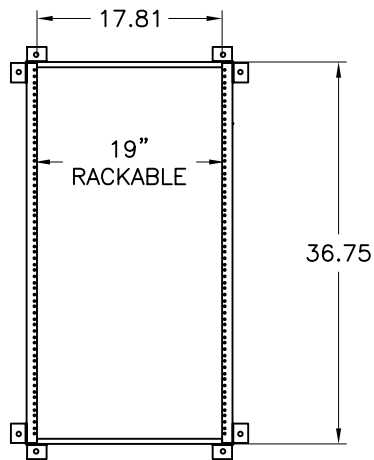

WR WALL RACK

WRF36019G-3 FIXED RACK