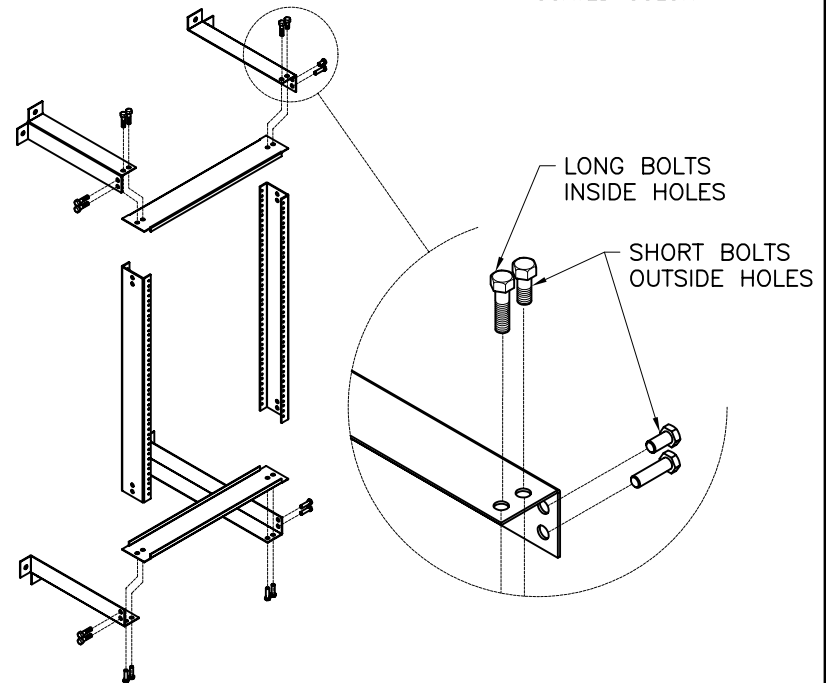

DIMENSIONS FIXED WALL RACK
HEIGHT 36.75"
WIDTH 20.00"
DEPTH 12.00"

RAIL TYPE 12-24 TAPPED HOLES
19" RACKABLE
20U

CAPACITY 350 LBS.

FINISH POWDER
COATED COLOR