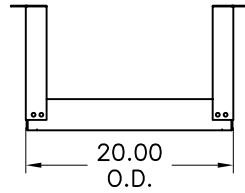

WR WALL RACK

WRF36019G-3 FIXED RACK